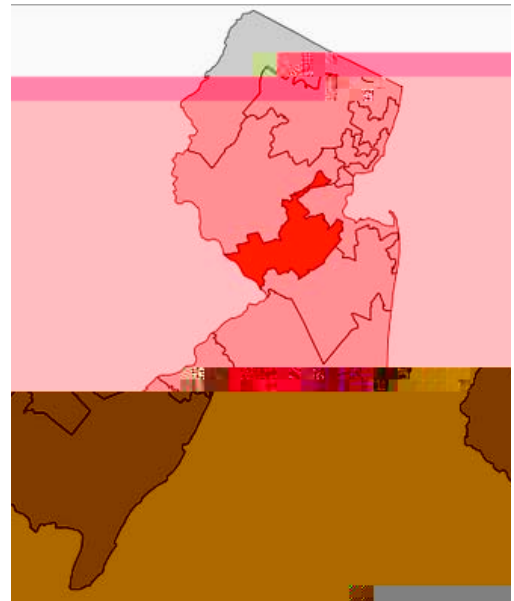

The Candidates